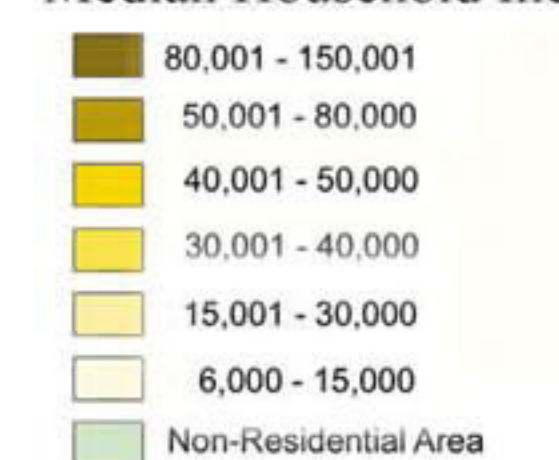

Median Household Income