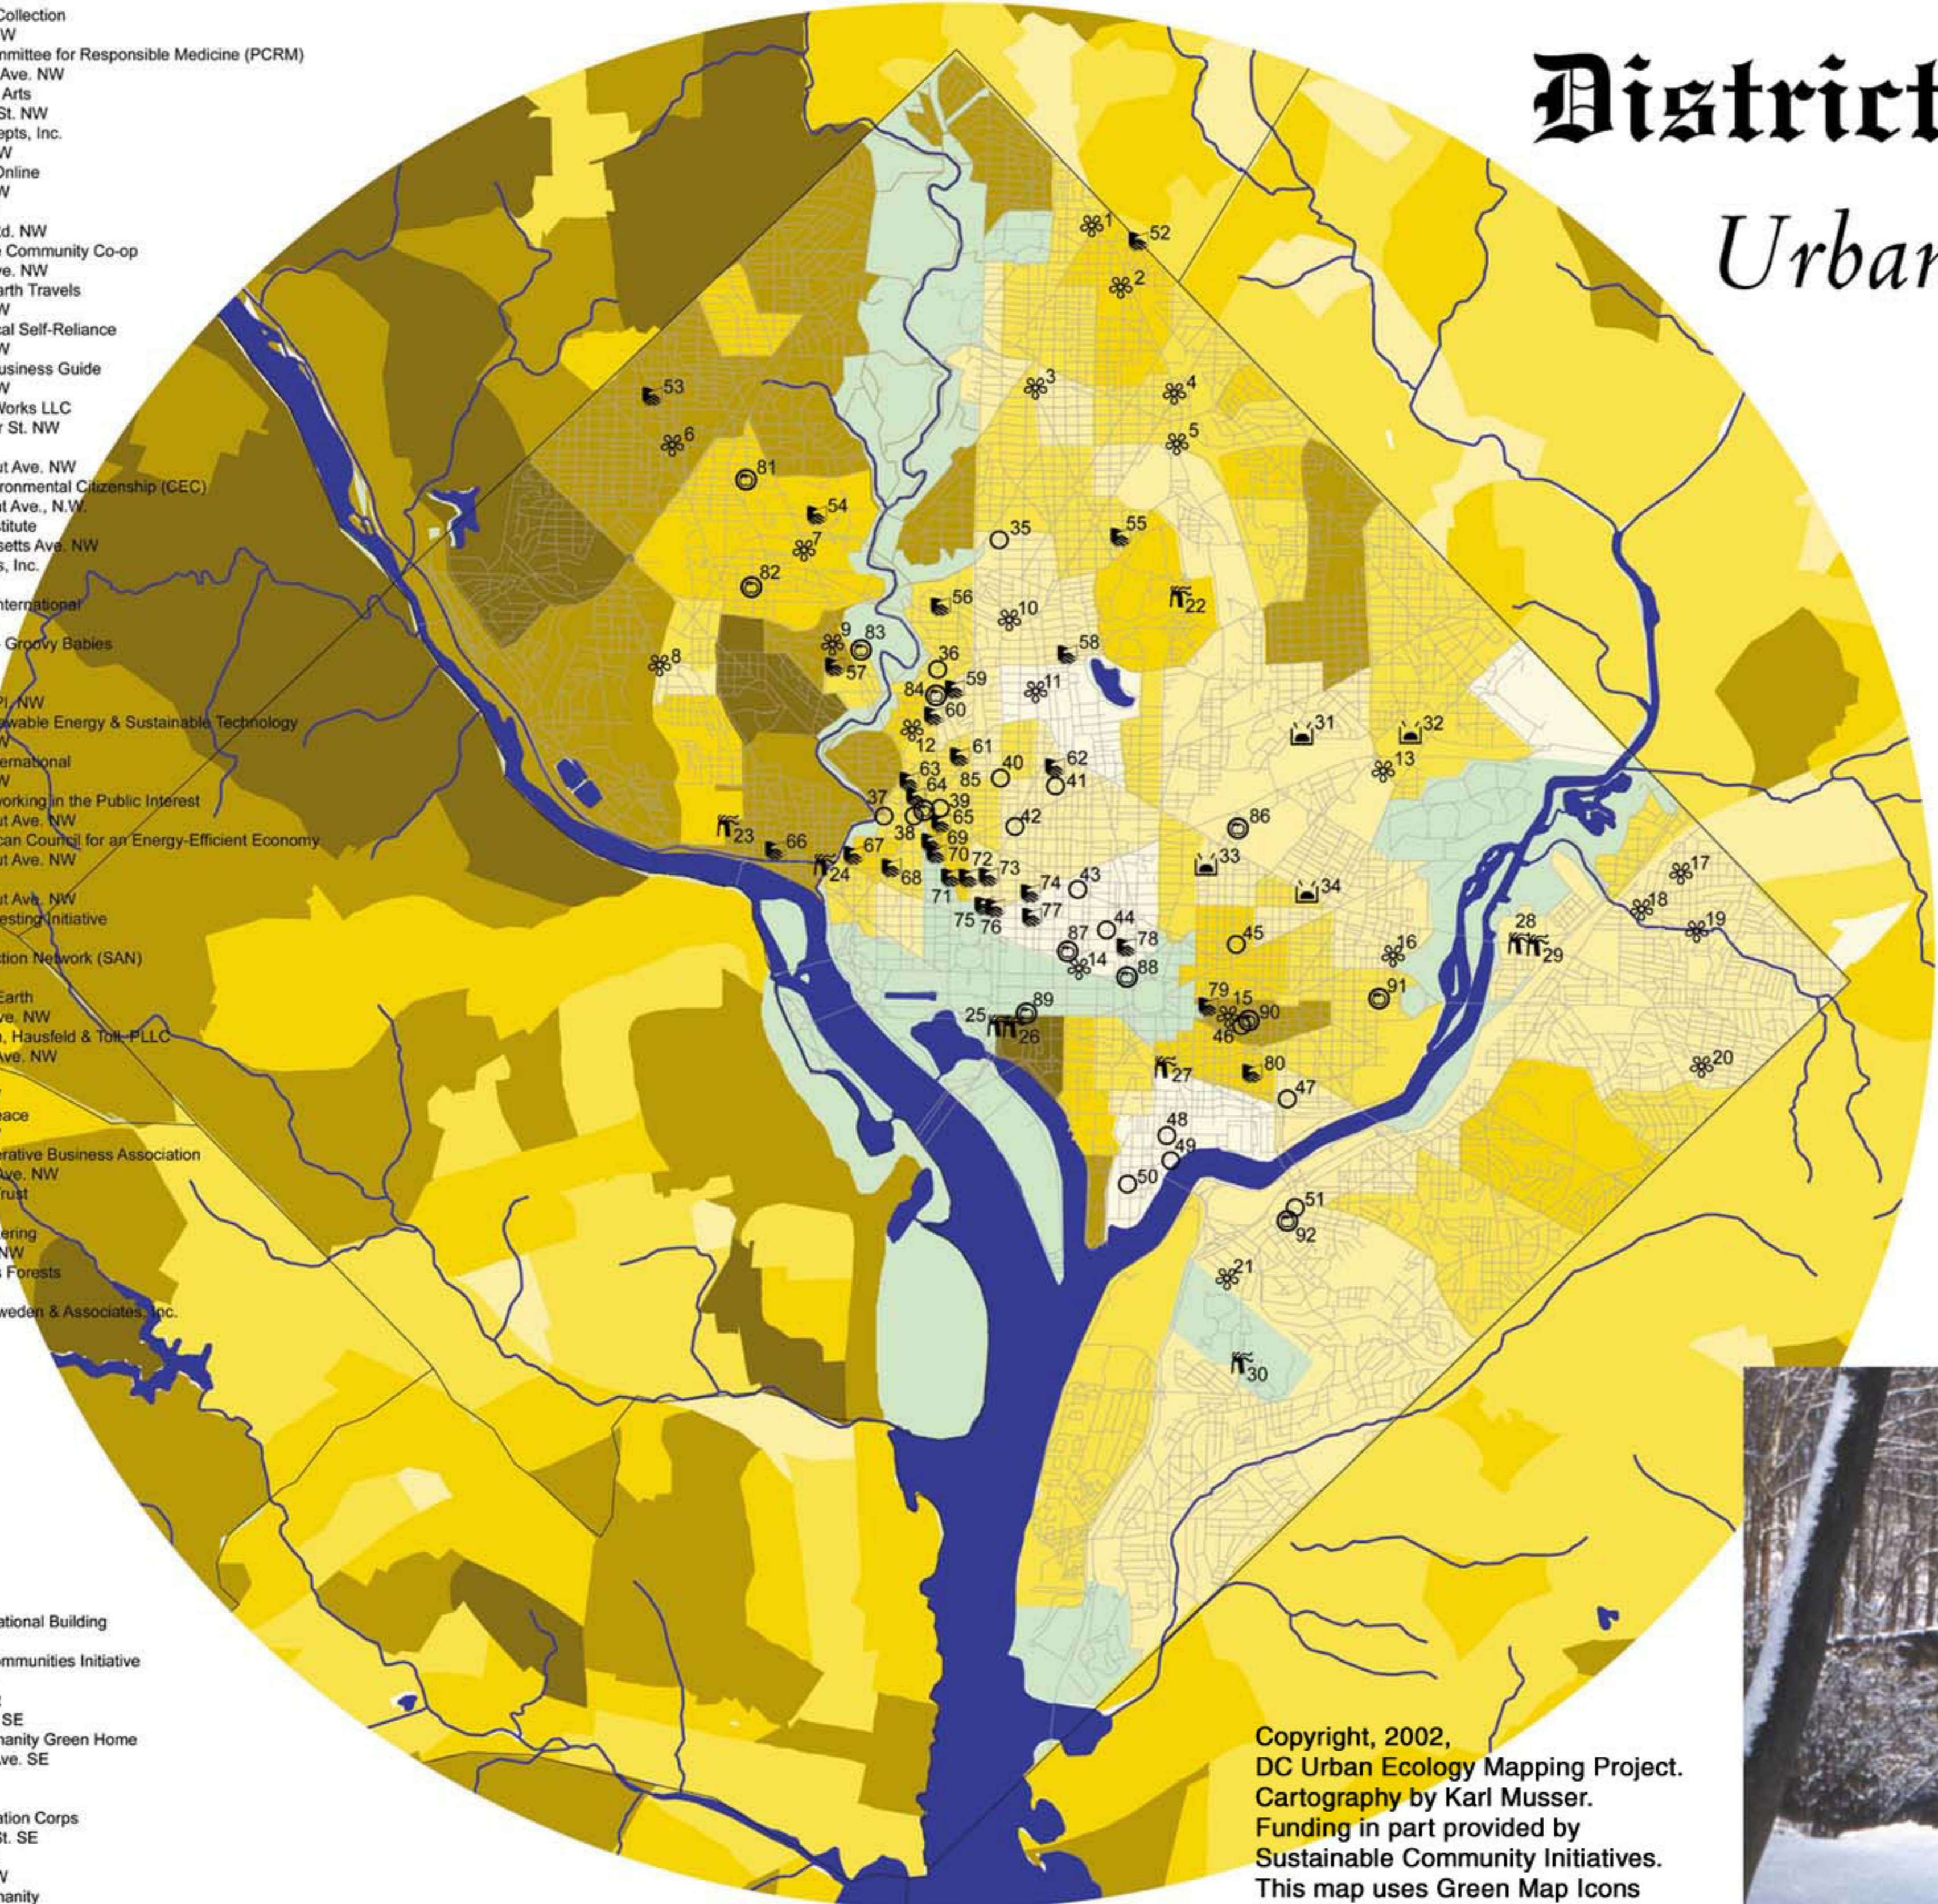

Waste Transfer Stations

31. MSW Transfer Station
  1220 W St. NE
32. MSW Transfer Station
  2160 Queens Chapel
33. MSW Transfer Station
  1140 3rd St NE
34. MSW Transfer Station
  1315 I St. NE

Community Resources

35. Twin Oak Garden
  14th & Taylor St. NW
36. Helicon Works
  2901 18th St. NW #406
37. Unitarian Universalist Affordable House
  2201 P St. NW
38. Dupont Circle Farmer's Market
  1913 Massachusetts Ave. NW
39. AIA Committee on the Environment
  1777 Church St. NW
40. Whitman-Walker Clinic
  1407 S St. NW
41. New Bethel Baptist Church
  1739 9th St. NW
42. Garden Resources of Washington
  1419 V St. NW
43. NPR Building
  635 Mass. Ave. NW

44. City Visions, National Building
  401 F St. NW
45. Sustainable Communities Initiative
  631 E. St., NW
46. Eastern Market
  225 Seventh St. SE
47. Habitat for Humanity Green Home
  1220 Potomac Ave. SE
48. ABC Salvage
  65 N St. SE
49. Earth Conservation Corps
  1st & Potomac St. SE
50. Super Salvage
  1711 First St. SW
51. Habitat for Humanity
  1200 U St. SE